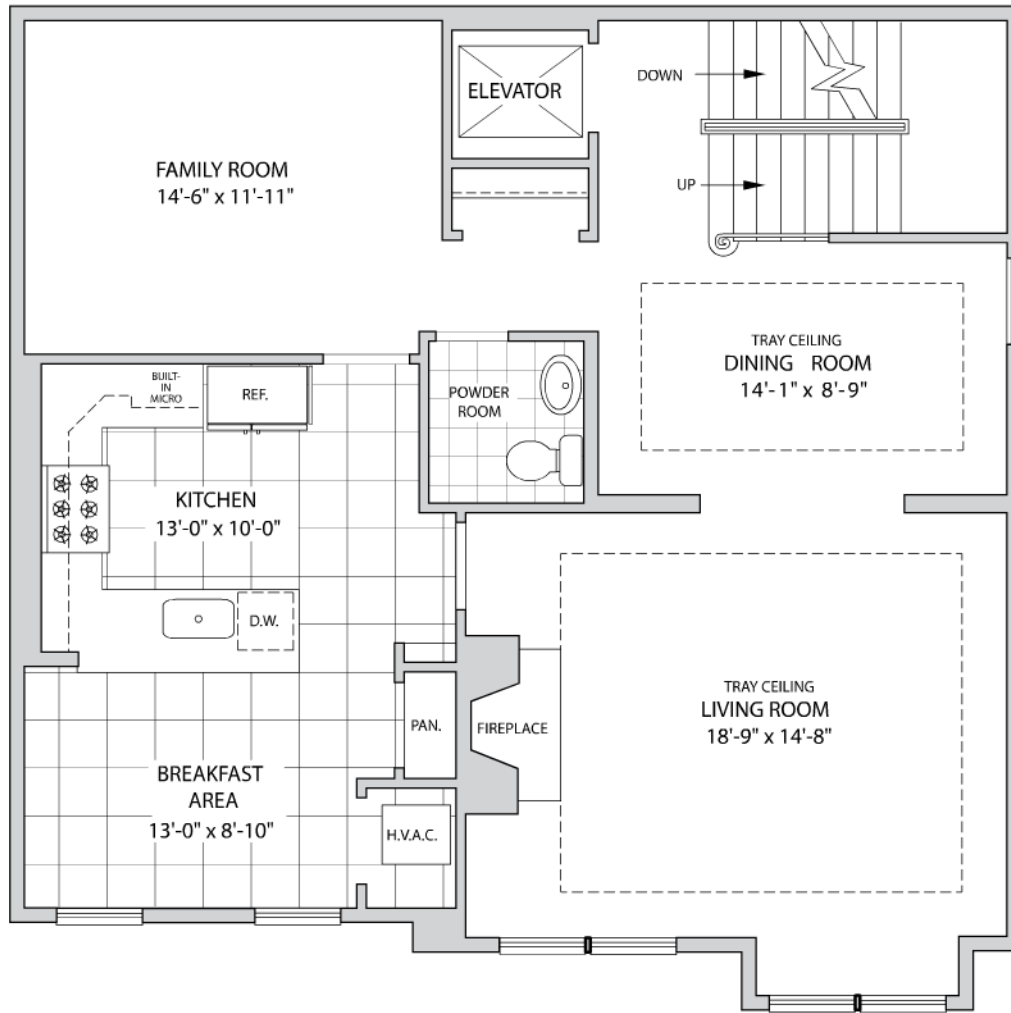

30 Paul Robeson Place

Lower Level

2 Bedrooms
2 Baths - 2 Powder Rooms
2,846 Square Feet

THE RESIDENCES AT

PALMER SQUARE

All dimensions and square footages are approximate and are subject to change without notice. Floorplans are for illustrative purposes only and may not, as such, reflect the actual layout and features of any given home. Features, components and materials may be substituted with those of similar quality.

30 Paul Robeson Place

First Floor

2 Bedrooms
2 Baths - 2 Powder Rooms
2,846 Square Feet

THE RESIDENCES AT

PALMER SQUARE

All dimensions and square footages are approximate and are subject to change without notice. Floorplans are for illustrative purposes only and may not, as such, reflect the actual layout and features of any given home. Features, components and materials may be substituted with those of similar quality.

30 Paul Robeson Place

Second Floor

2 Bedrooms
2 Baths - 2 Powder Rooms
2,846 Square Feet

THE RESIDENCES AT

PALMER SQUARE

All dimensions and square footages are approximate and are subject to change without notice. Floorplans are for illustrative purposes only and may not, as such, reflect the actual layout and features of any given home. Features, components and materials may be substituted with those of similar quality.

30 Paul Robeson Place

Third Floor

2 Bedrooms
2 Baths - 2 Powder Rooms
2,846 Square Feet

THE RESIDENCES AT

PALMER SQUARE

All dimensions and square footages are approximate and are subject to change without notice. Floorplans are for illustrative purposes only and may not, as such, reflect the actual layout and features of any given home. Features, components and materials may be substituted with those of similar quality.