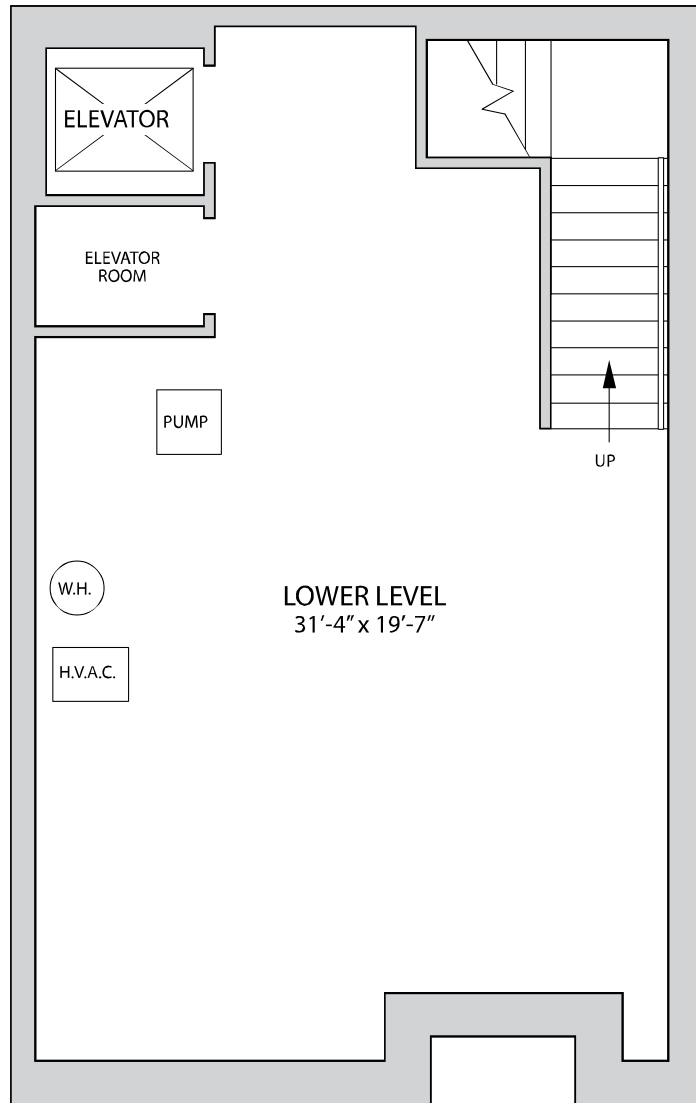

30 Paul Robeson Place

Lower Level

2 Bedrooms
2 Baths - 2 Powder Rooms
2,846 Square Feet

THE RESIDENCES AT

PALMER SQUARE

All dimensions and square footages are approximate and are subject to change without notice. Floorplans are for illustrative purposes only and may not, as such, reflect the actual layout and features of any given home. Features, components and materials may be substituted with those of similar quality.

30 Paul Robeson Place

First Floor

2 Bedrooms
2 Baths - 2 Powder Rooms
2,846 Square Feet

THE RESIDENCES AT

PALMER SQUARE

All dimensions and square footages are approximate and are subject to change without notice. Floorplans are for illustrative purposes only and may not, as such, reflect the actual layout and features of any given home. Features, components and materials may be substituted with those of similar quality.

30 Paul Robeson Place

Second Floor

2 Bedrooms
2 Baths - 2 Powder Rooms
2,846 Square Feet

THE RESIDENCES AT

PALMER SQUARE

All dimensions and square footages are approximate and are subject to change without notice. Floorplans are for illustrative purposes only and may not, as such, reflect the actual layout and features of any given home. Features, components and materials may be substituted with those of similar quality.

30 Paul Robeson Place

Third Floor

2 Bedrooms
2 Baths - 2 Powder Rooms
2,846 Square Feet

THE RESIDENCES AT

PALMER SQUARE

All dimensions and square footages are approximate and are subject to change without notice. Floorplans are for illustrative purposes only and may not, as such, reflect the actual layout and features of any given home. Features, components and materials may be substituted with those of similar quality.