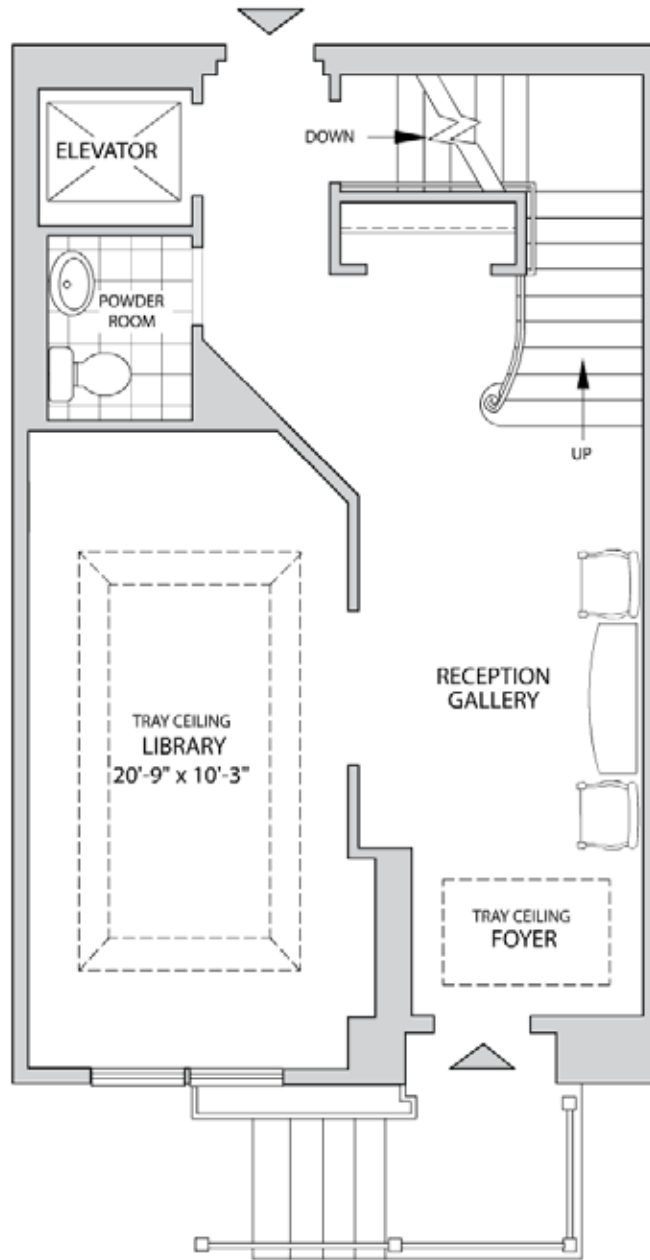

30 Paul Robeson Place

Lower Level

2 Bedrooms
2 Baths - 2 Powder Rooms
2,846 Square Feet

THE RESIDENCES AT

PALMER SQUARE

All dimensions and square footages are approximate and are subject to change without notice. Floorplans are for illustrative purposes only and may not, as such, reflect the actual layout and features of any given home. Features, components and materials may be substituted with those of similar quality.

30 Paul Robeson Place

First Floor

2 Bedrooms
2 Baths - 2 Powder Rooms
2,846 Square Feet

THE RESIDENCES AT

PALMER SQUARE

All dimensions and square footages are approximate and are subject to change without notice. Floorplans are for illustrative purposes only and may not, as such, reflect the actual layout and features of any given home. Features, components and materials may be substituted with those of similar quality.

30 Paul Robeson Place

Second Floor

2 Bedrooms
2 Baths - 2 Powder Rooms
2,846 Square Feet

THE RESIDENCES AT

PALMER SQUARE

All dimensions and square footages are approximate and are subject to change without notice. Floorplans are for illustrative purposes only and may not, as such, reflect the actual layout and features of any given home. Features, components and materials may be substituted with those of similar quality.

30 Paul Robeson Place

Third Floor

2 Bedrooms
2 Baths - 2 Powder Rooms
2,846 Square Feet

THE RESIDENCES AT

PALMER SQUARE

All dimensions and square footages are approximate and are subject to change without notice. Floorplans are for illustrative purposes only and may not, as such, reflect the actual layout and features of any given home. Features, components and materials may be substituted with those of similar quality.