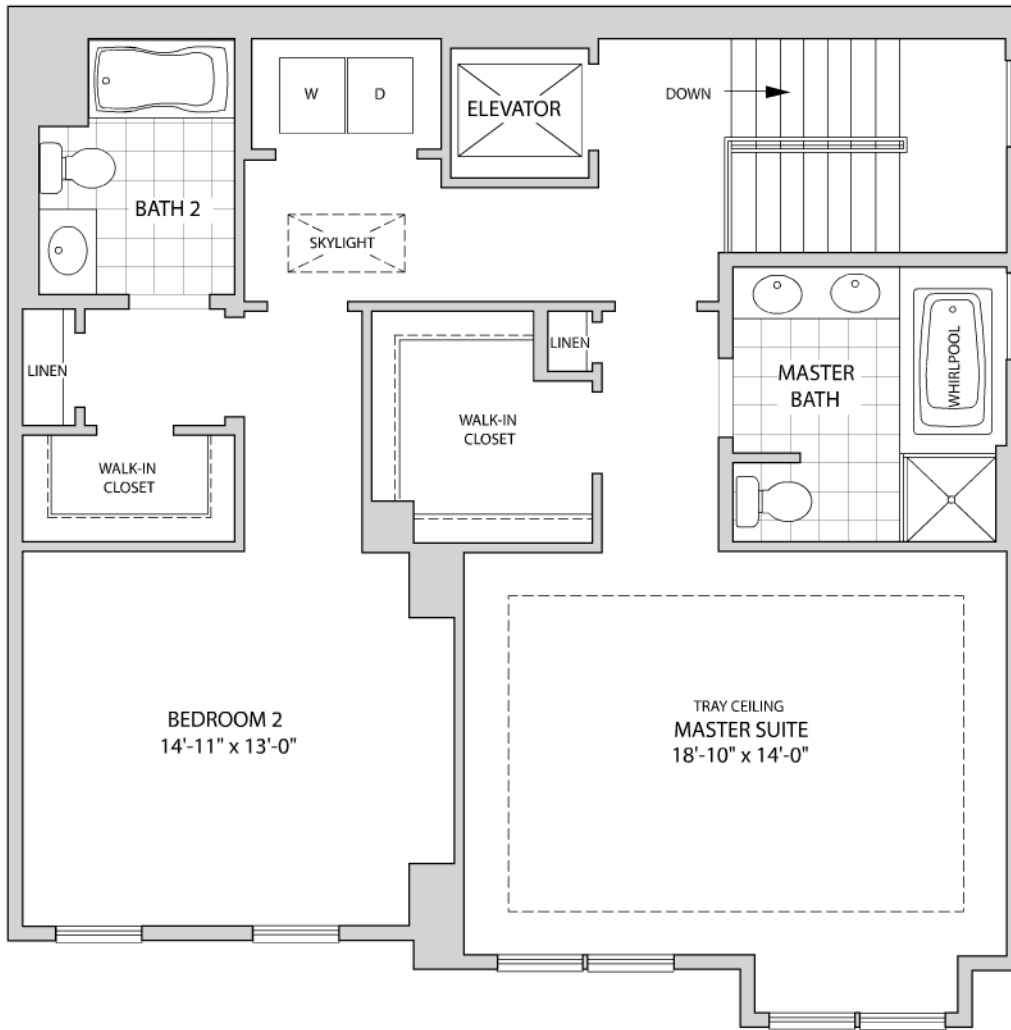

30 Paul Robeson Place

Lower Level

2 Bedrooms
2 Baths - 2 Powder Rooms
2,846 Square Feet

THE RESIDENCES AT

PALMER SQUARE

All dimensions and square footages are approximate and are subject to change without notice. Floorplans are for illustrative purposes only and may not, as such, reflect the actual layout and features of any given home. Features, components and materials may be substituted with those of similar quality.

30 Paul Robeson Place

First Floor

2 Bedrooms
2 Baths - 2 Powder Rooms
2,846 Square Feet

THE RESIDENCES AT

PALMER SQUARE

All dimensions and square footages are approximate and are subject to change without notice. Floorplans are for illustrative purposes only and may not, as such, reflect the actual layout and features of any given home. Features, components and materials may be substituted with those of similar quality.

30 Paul Robeson Place

Second Floor

2 Bedrooms
2 Baths - 2 Powder Rooms
2,846 Square Feet

THE RESIDENCES AT

PALMER SQUARE

All dimensions and square footages are approximate and are subject to change without notice. Floorplans are for illustrative purposes only and may not, as such, reflect the actual layout and features of any given home. Features, components and materials may be substituted with those of similar quality.

30 Paul Robeson Place

Third Floor

2 Bedrooms
2 Baths - 2 Powder Rooms
2,846 Square Feet

THE RESIDENCES AT

PALMER SQUARE

All dimensions and square footages are approximate and are subject to change without notice. Floorplans are for illustrative purposes only and may not, as such, reflect the actual layout and features of any given home. Features, components and materials may be substituted with those of similar quality.